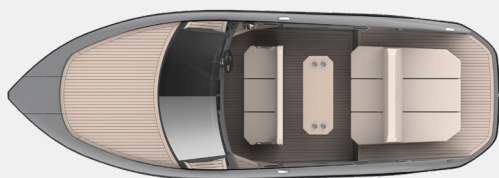

SPIRIT 25

RAND Spirit 25 is one of the most captivating designer motorboats on the market. With classical motorboat design references RAND Spirit caters to the most selective aesthetics who also need raw performance and perfect handling.

Spirit 25 offers an exceptional experience whether racing through waves or anchoring in harbour, enjoying drinks with your close ones.

STARTING PRICE

109 900 €

RAND

KEY FEATURES

General: Spirit 25 by RAND Boats is the ideal ultrasimple platform for your leisure activities on water, whether alone or accompanied. The elegant 25ft open luxury day-cruiser offers a new way of experiencing social interaction with friends and family while sailing due to the unique interior design combined with high usability.

Expandable backrest: With its unique functional layout Spirit 25 is able to readjust its seating area with its expandable backrest. By flipping the pilot backrest when anchoring the helm seating area transforms its sporty layout into a cafe-style seating area within a few moments.